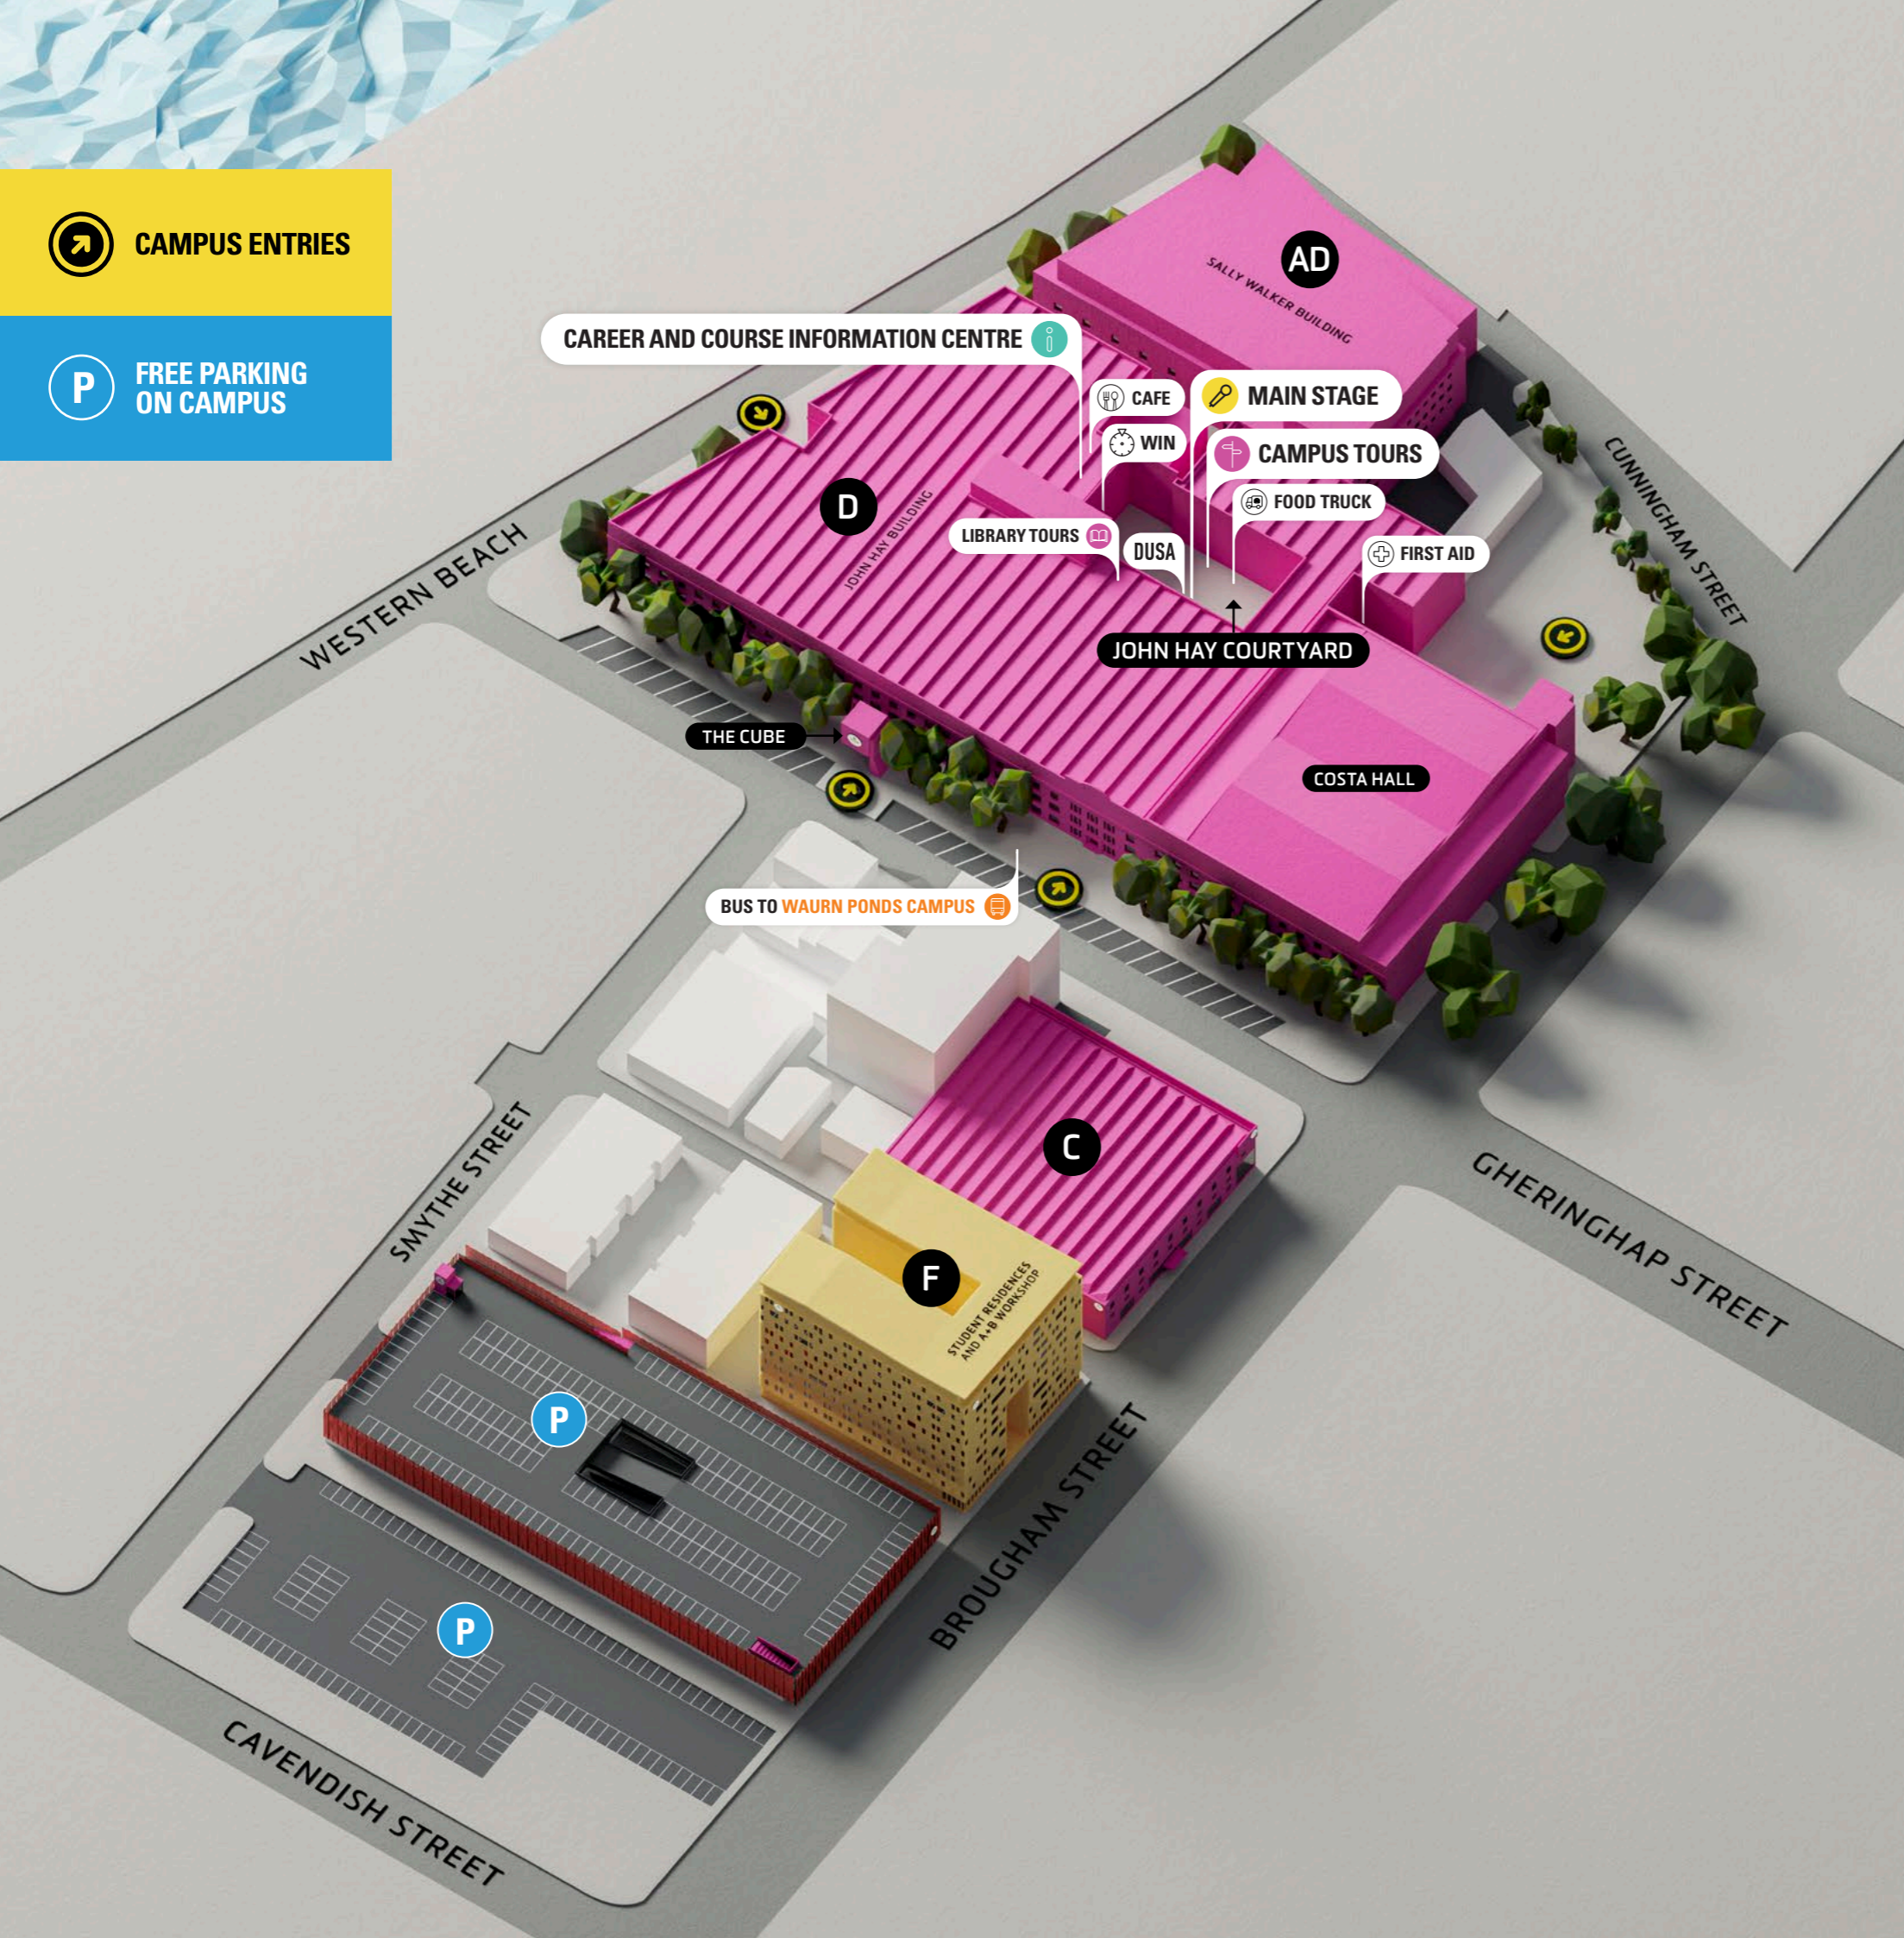

SEE WHAT'S ON TODAY

Scan this QR code to see which information sessions, tours and experiences are happening today.

DEAKIN OPEN DAY

Waterfront Campus

SEE WHAT'S ON TODAY

Scan this QR code to see which information sessions are happening today.

CAREER AND COURSE INFORMATION CENTRE BOOTHS

1	Architecture and construction management	8	Deakin Business School
2	Accommodation	9	Health and community services
3	Deakin University Student Association (DUSA)	10	Nursing and midwifery
4	Deakin Accelerate	11	Study abroad and international students
5	Pathways to Deakin	12	Admissions
6	Arts and Education	13	Fees and scholarships
7	Deakin Law School	14	Student life

TOURS

Departing every 30min

- Campus tour
- Architecture and construction management tour
- Deakin Business School and Deakin Law School tour
- Nursing and midwifery tour
- Occupational therapy tour
- Accommodation tour
- Library tour *(departing on demand)*